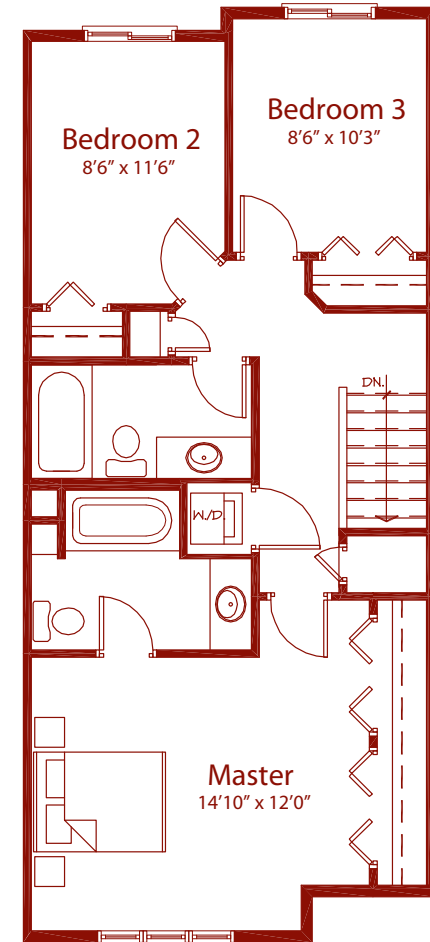

# THE GATE

TOWNHOMES

**Elm**  
3 Bedroom  
Total sq.ft 1,470

Ground Floor  
67 sq.ft.

Main Floor  
684 sq.ft.

Upper Floor  
719 sq.ft.