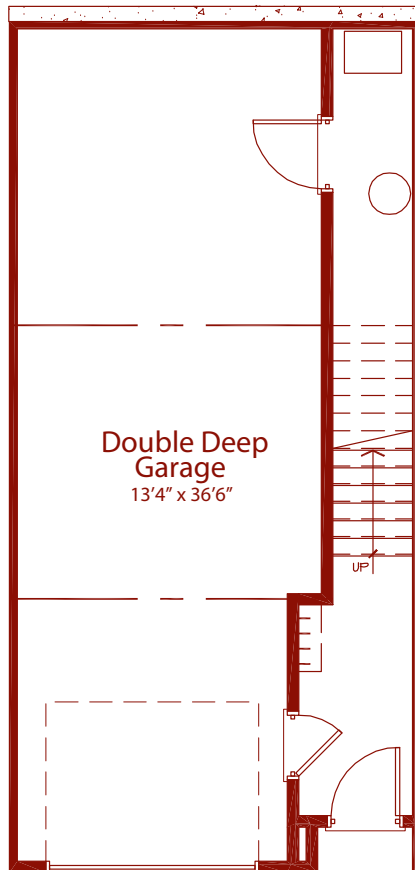

# THE GATE

TOWNHOMES

**Elm**  
3 Bedroom  
Total sq.ft 1,470

Ground Floor  
67 sq.ft.

Main Floor  
684 sq.ft.

Upper Floor  
719 sq.ft.