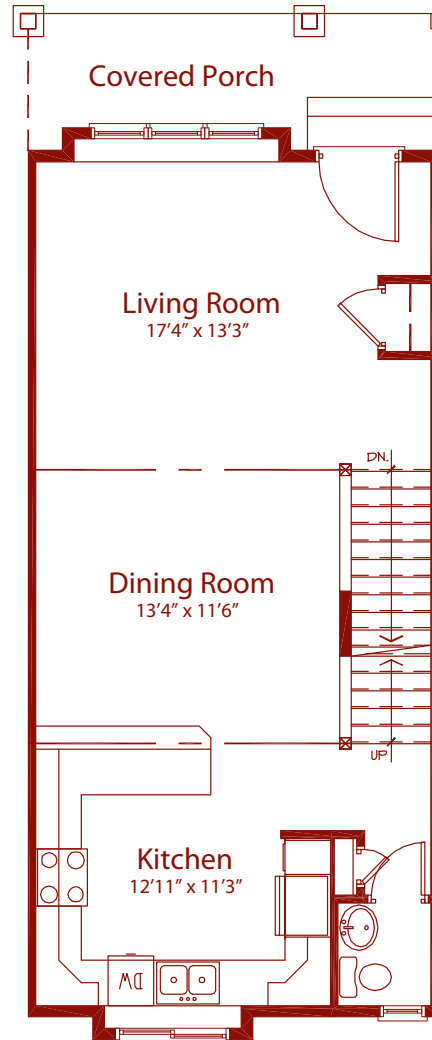

# THE GATE

TOWNHOMES

**Elm**  
3 Bedroom  
Total sq.ft 1,470

Ground Floor  
67 sq.ft.

Main Floor  
684 sq.ft.

Upper Floor  
719 sq.ft.