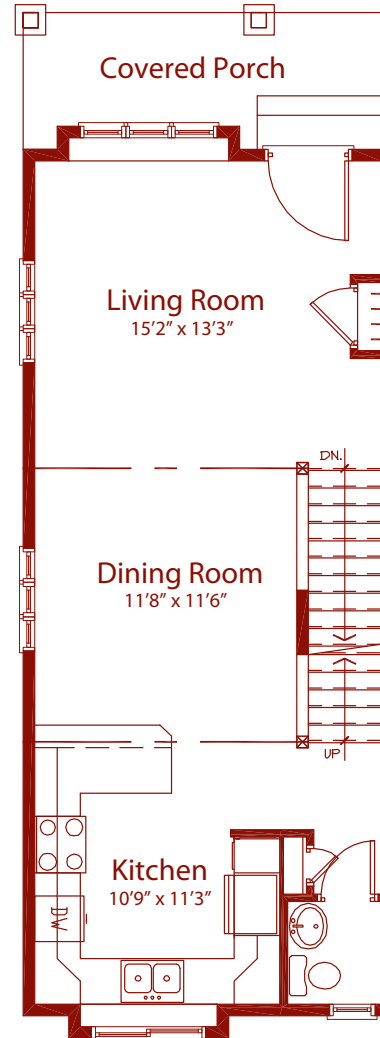

THE GATE

TOWNHOMES

Willow
3 Bedroom
Total sq.ft 1,331

Ground Floor
58 sq.ft.

Main Floor
608 sq.ft.

Upper Floor
665 sq.ft.