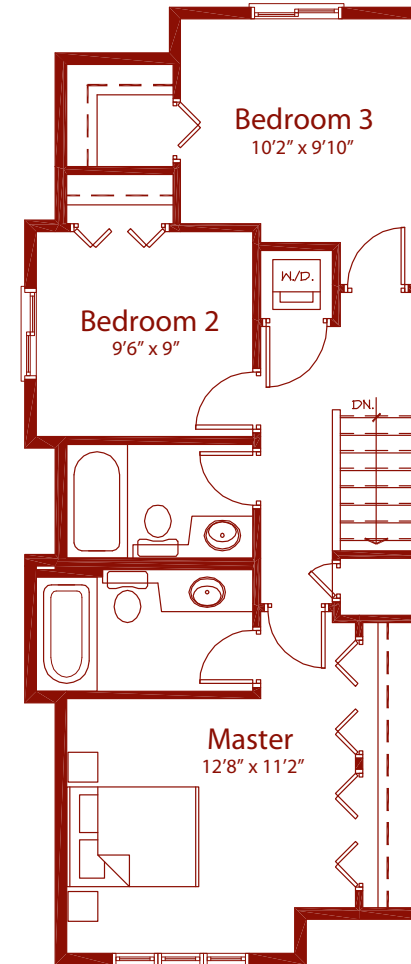

THE GATE

TOWNHOMES

Willow
3 Bedroom
Total sq.ft 1,331

Ground Floor
58 sq.ft.

Main Floor
608 sq.ft.

Upper Floor
665 sq.ft.