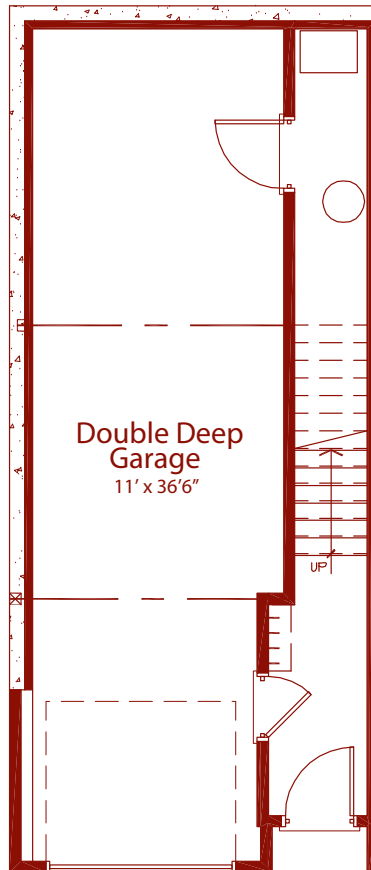

THE GATE

TOWNHOMES

Willow
3 Bedroom
Total sq.ft 1,331

Ground Floor
58 sq.ft.

Main Floor
608 sq.ft.

Upper Floor
665 sq.ft.